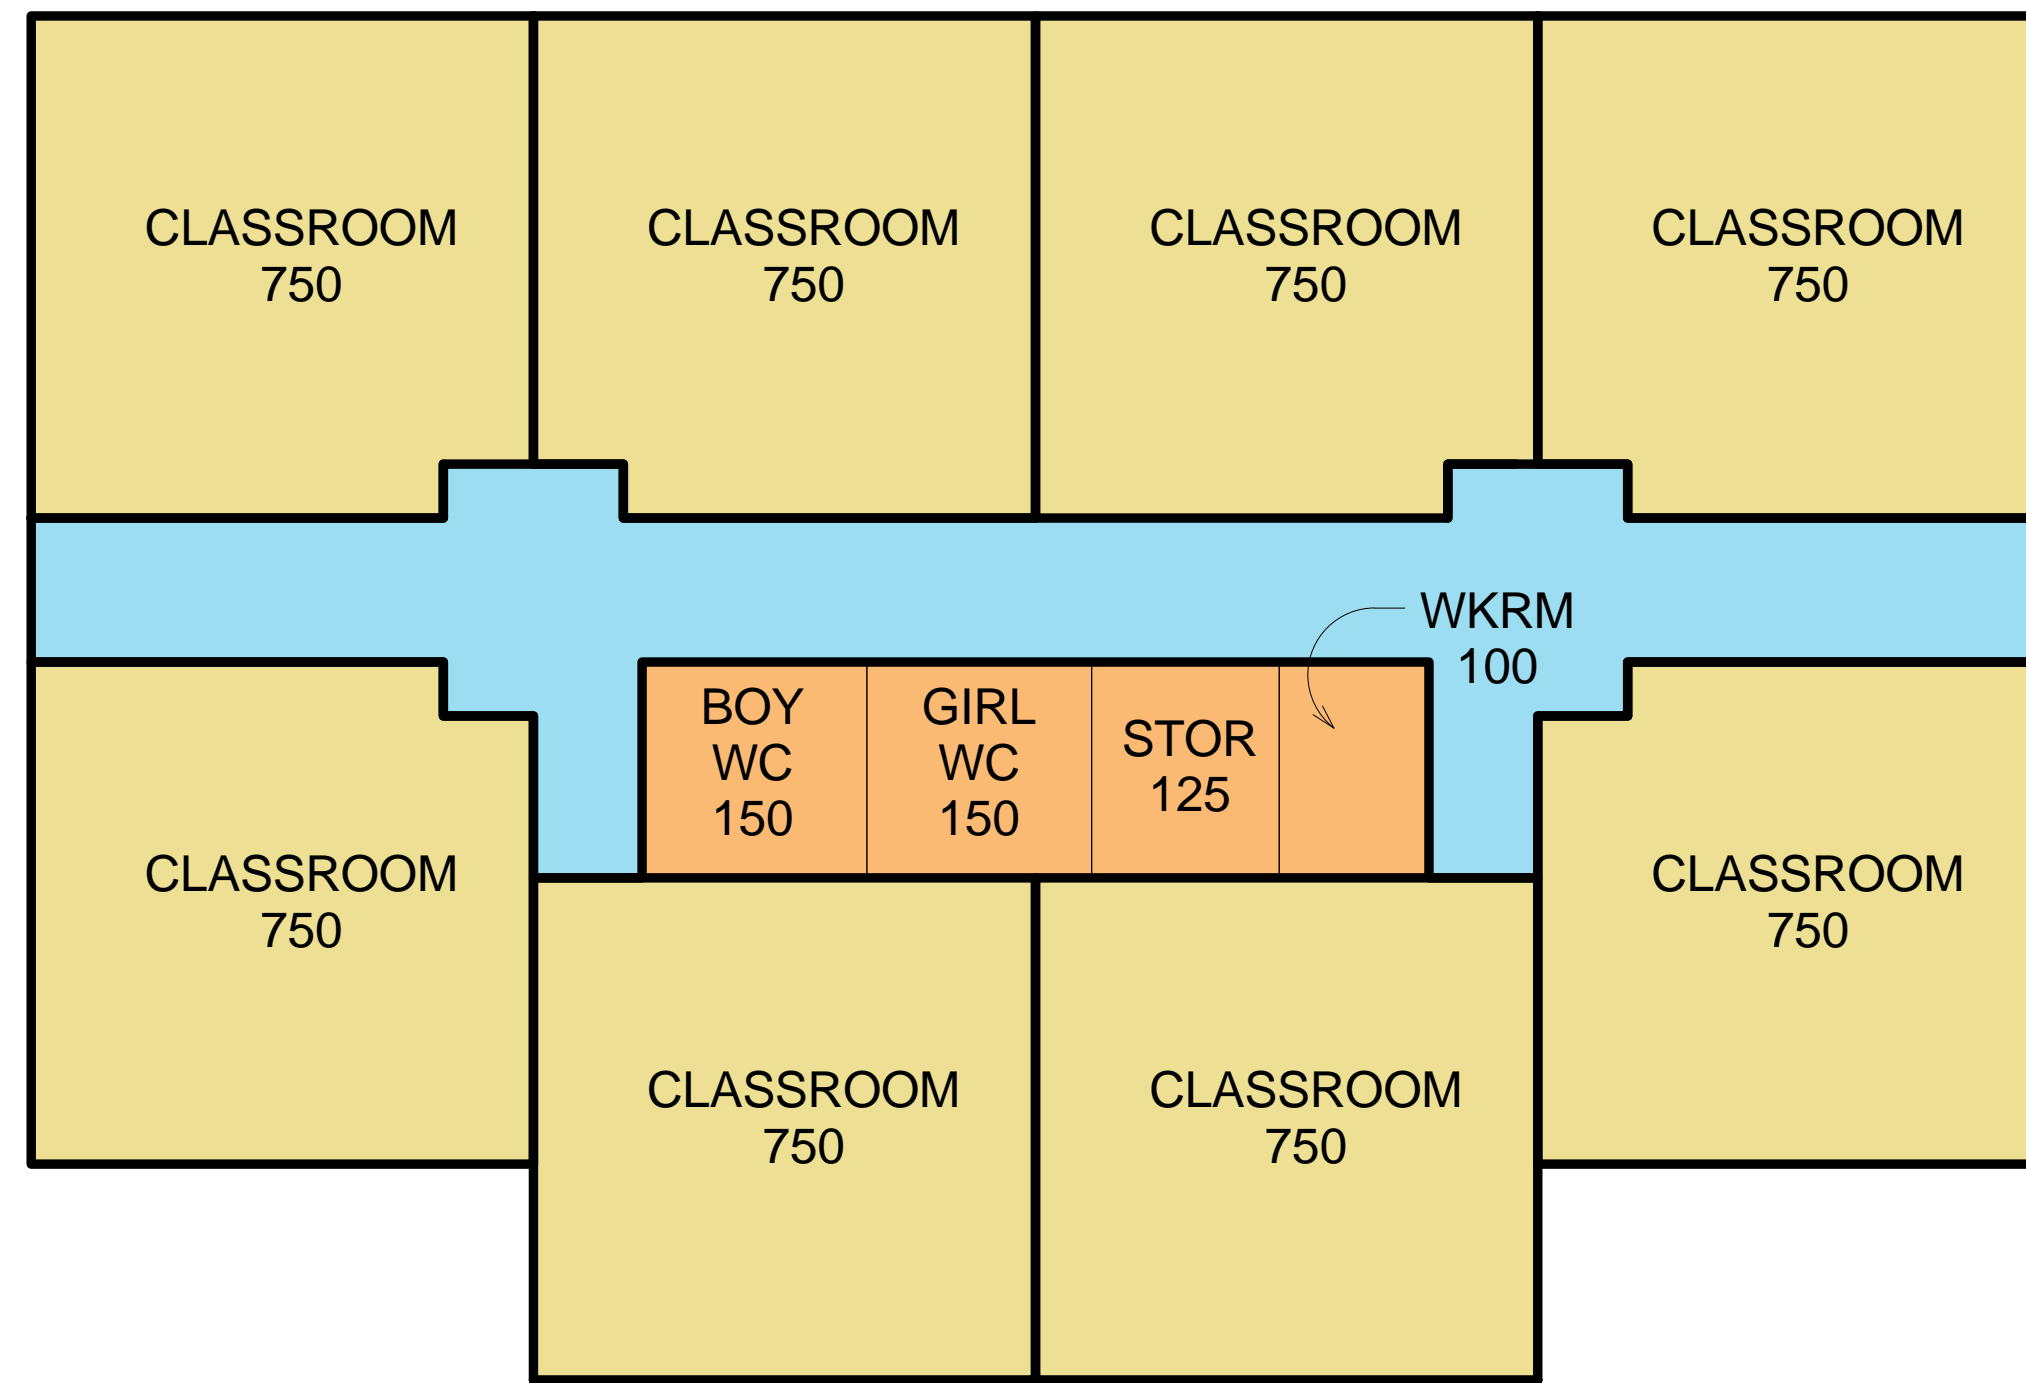

CLASSROOM OPTION 1

CLASSROOM OPTION 2

GYMNASIUM OPTION 1 - Junior High Regulation

90' x 73'-4" Gymnasium with 74' x 42' Basketball Court
8 Rows of Bleachers with 352 Seats

CLASSROOM OPTION 3

CLASSROOM OPTION 4

GYMNASIUM OPTION 2 - High School Regulation

100' x 81'-4" Gymnasium with 84' x 50' Basketball Court
8 Rows of Bleachers with 405 Seats