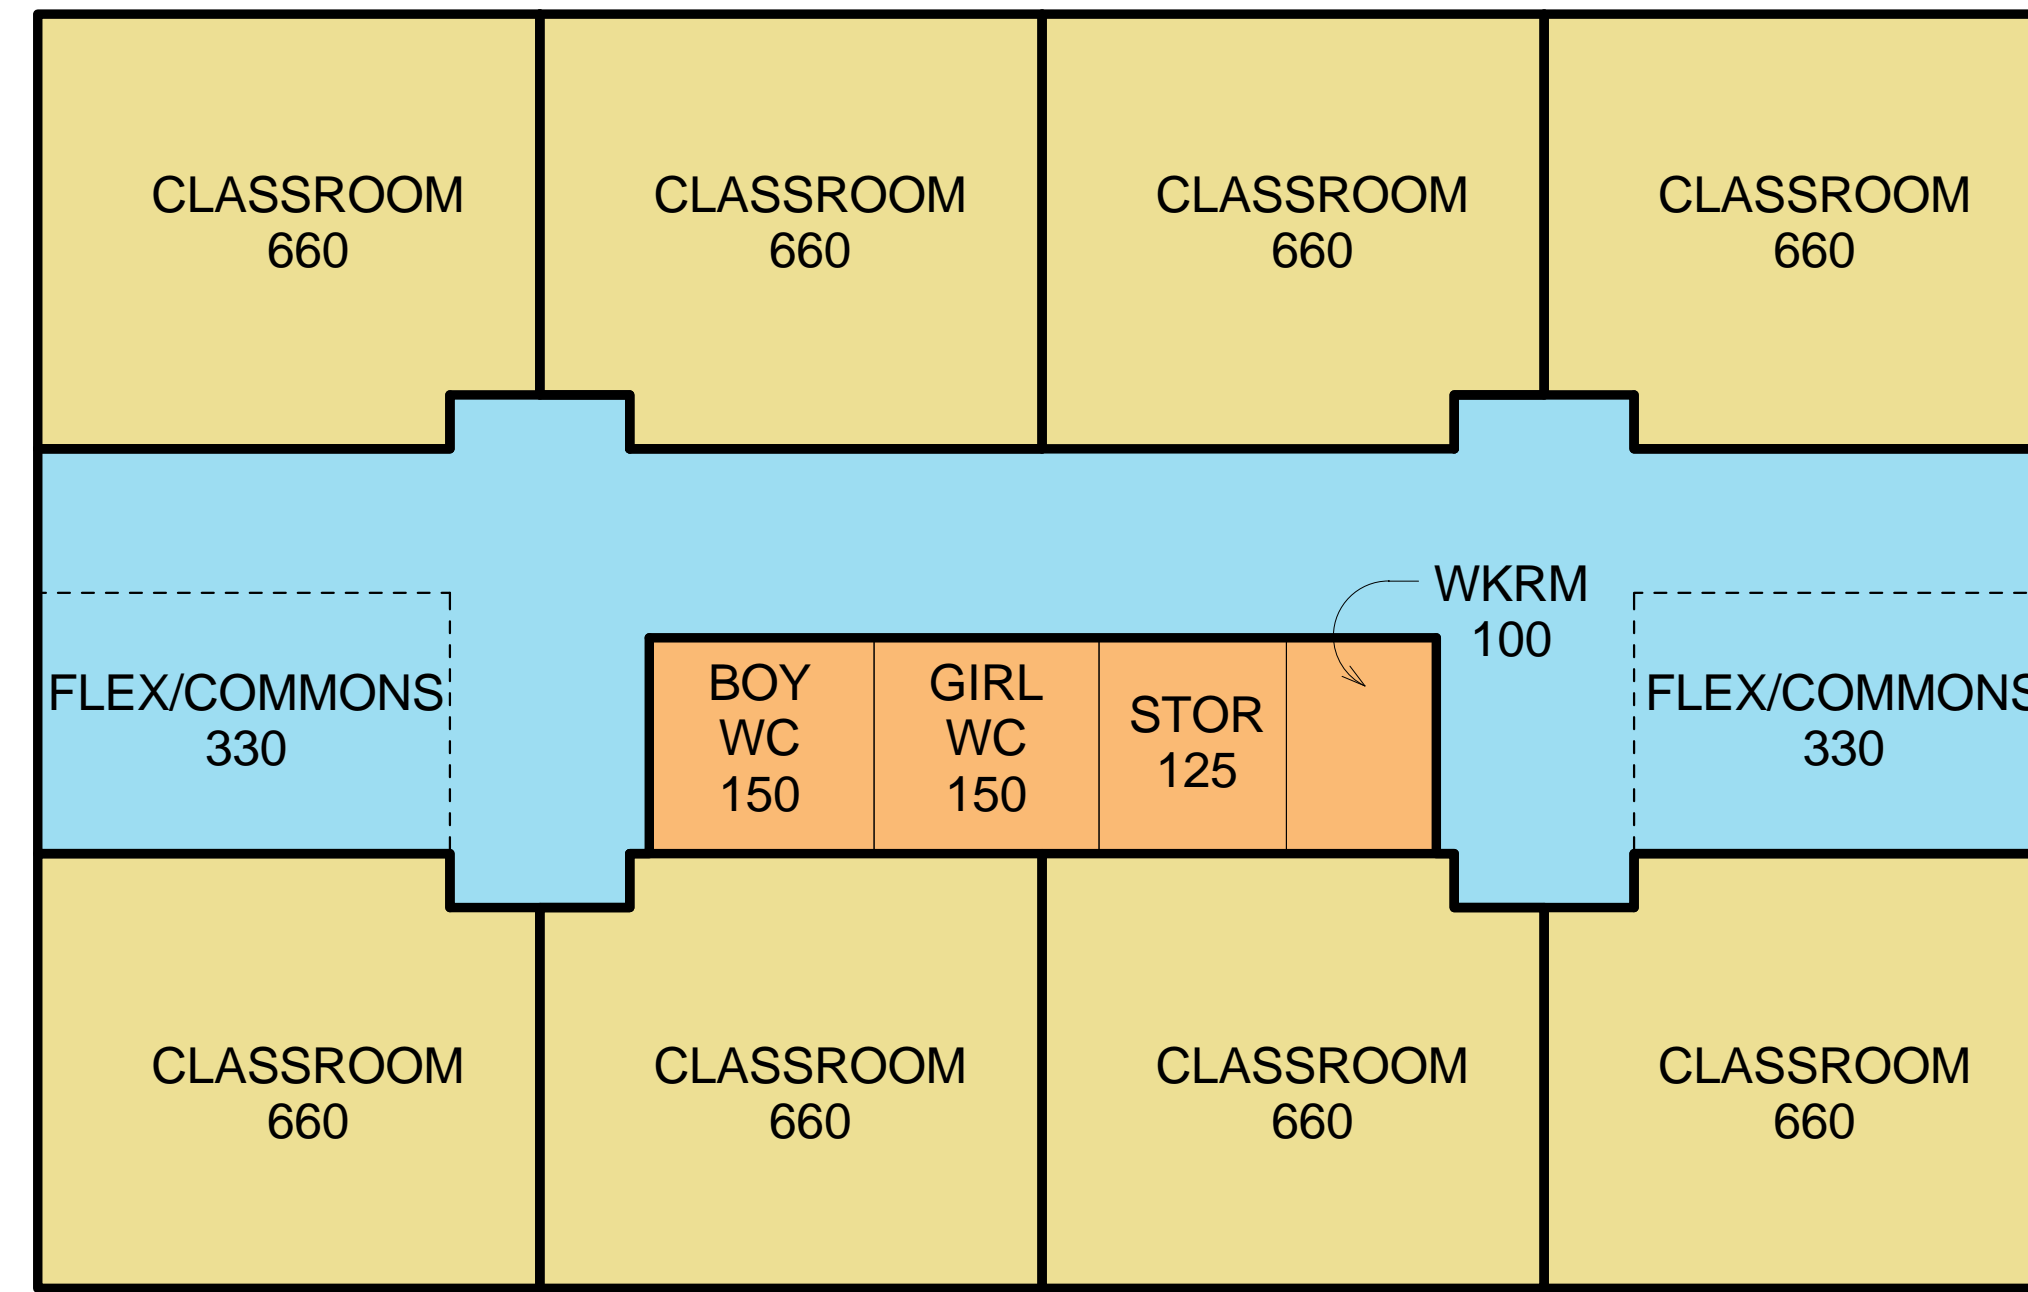

CLASSROOM OPTION 1

CLASSROOM OPTION 2

GYMNASIUM OPTION 1 - Junior High Regulation

90' x 73'-4" Gymnasium with 74' x 42' Basketball Court
8 Rows of Bleachers with 352 Seats

CLASSROOM OPTION 3

CLASSROOM OPTION 4

GYMNASIUM OPTION 2 - High School Regulation

100' x 81'-4" Gymnasium with 84' x 50' Basketball Court
8 Rows of Bleachers with 405 Seats