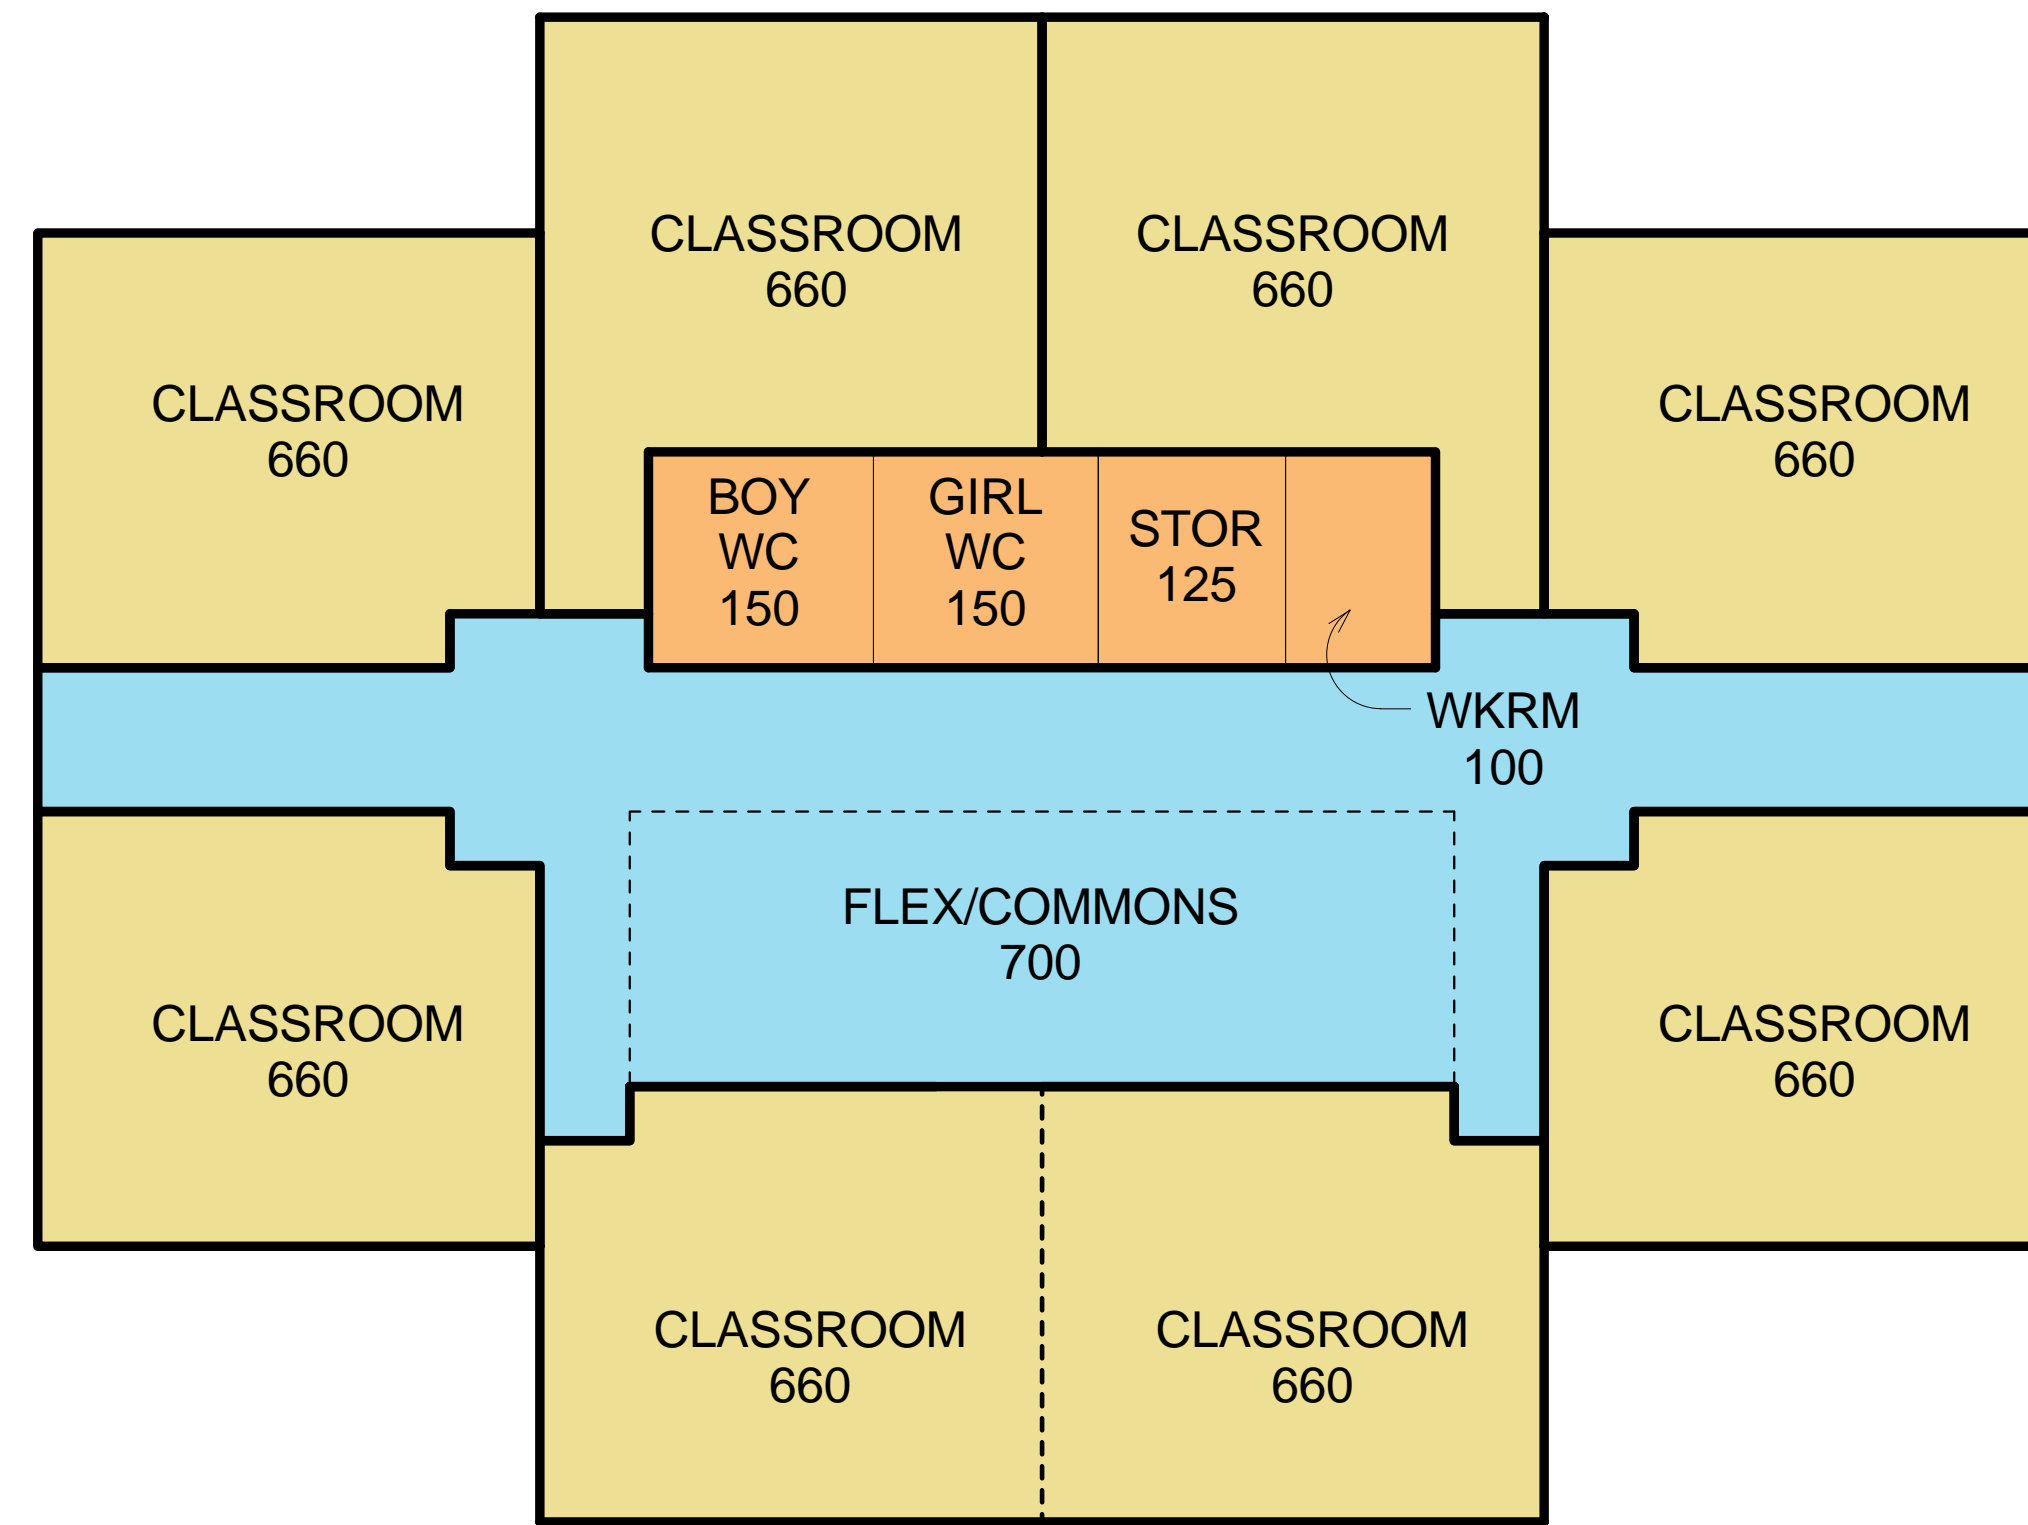

CLASSROOM OPTION 1

CLASSROOM OPTION 2

GYMNASIUM OPTION 1 - Junior High Regulation

90' x 73'-4" Gymnasium with 74' x 42' Basketball Court
8 Rows of Bleachers with 352 Seats

CLASSROOM OPTION 3

CLASSROOM OPTION 4

GYMNASIUM OPTION 2 - High School Regulation

100' x 81'-4" Gymnasium with 84' x 50' Basketball Court
8 Rows of Bleachers with 405 Seats