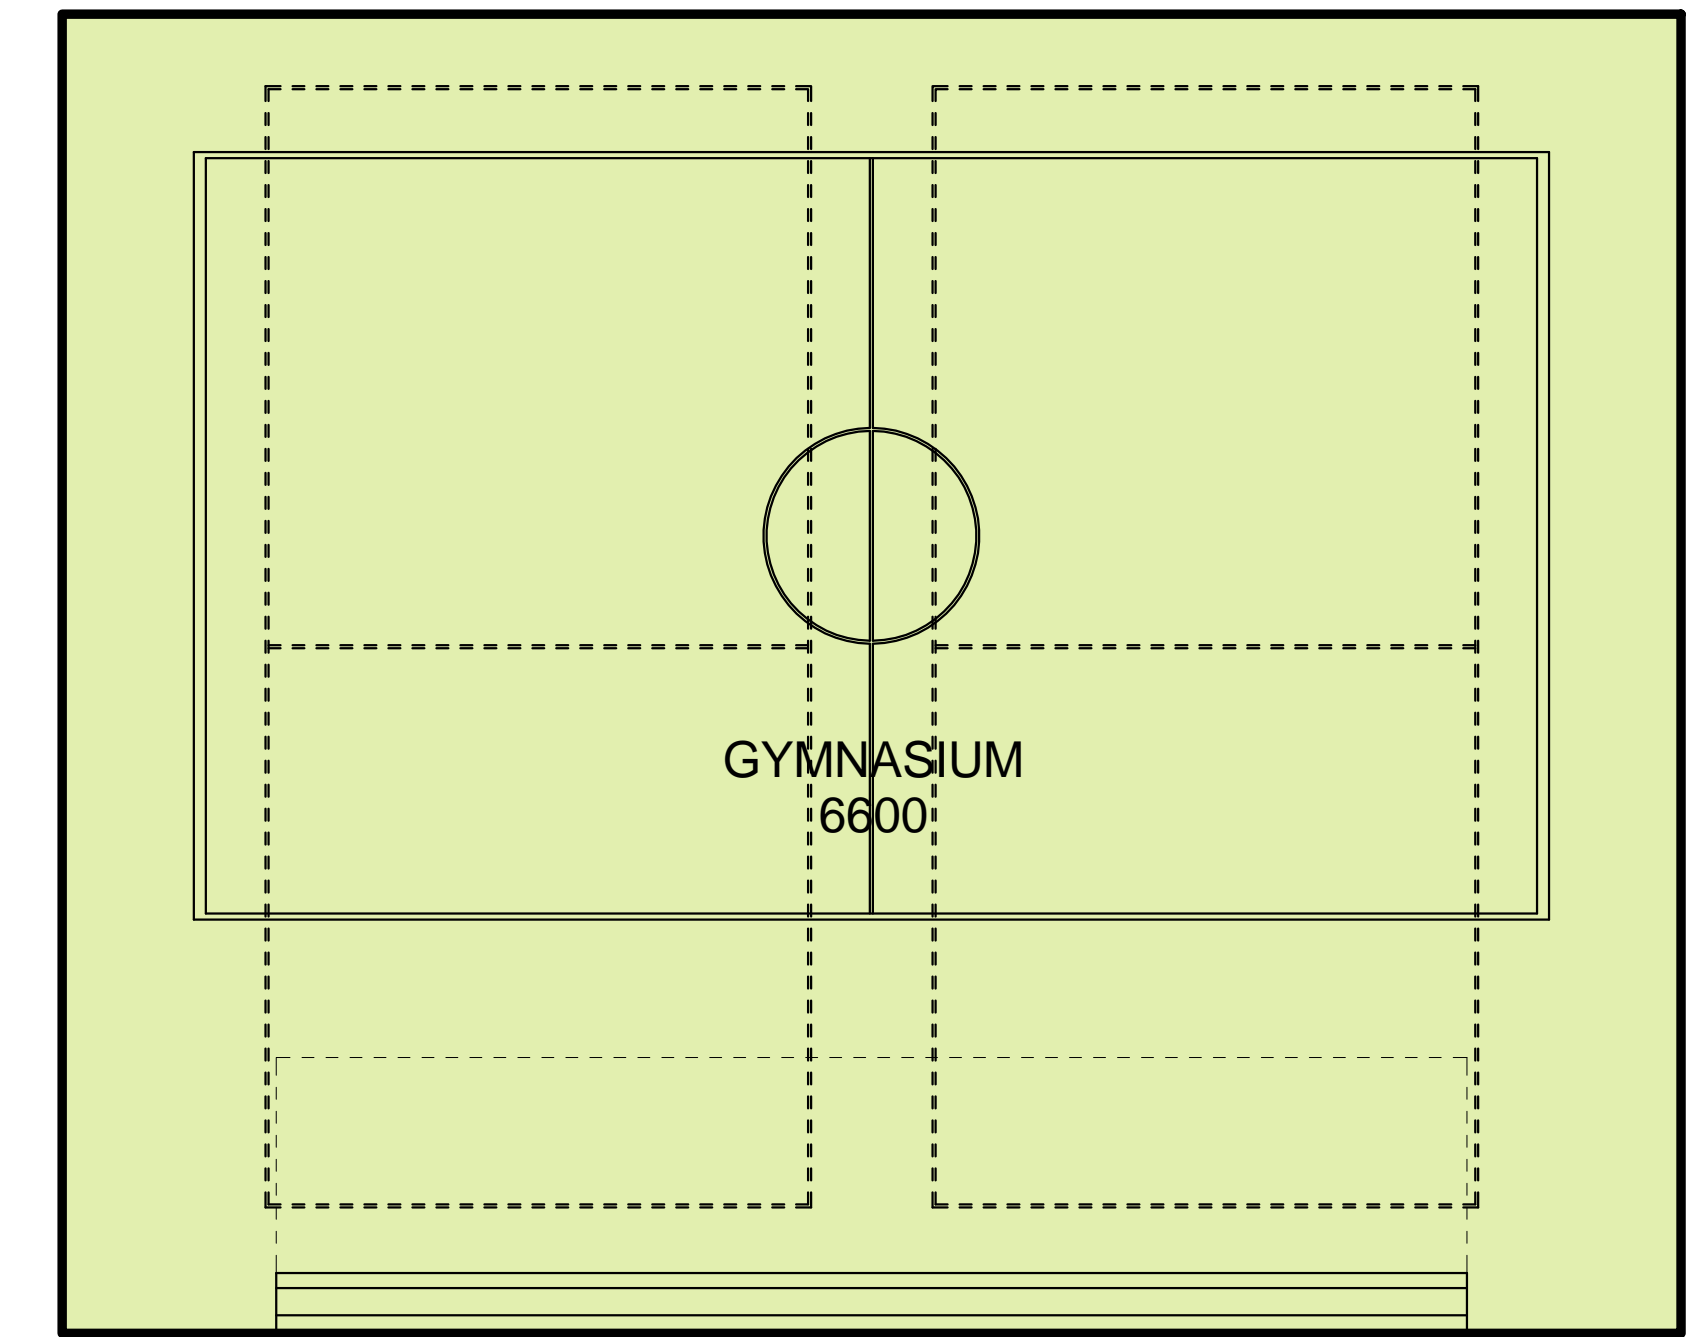

CLASSROOM OPTION 1

CLASSROOM OPTION 2

GYMNASIUM OPTION 1 - Junior High Regulation

90' x 73'-4" Gymnasium with 74' x 42' Basketball Court
8 Rows of Bleachers with 352 Seats

CLASSROOM OPTION 3

CLASSROOM OPTION 4

GYMNASIUM OPTION 2 - High School Regulation

100' x 81'-4" Gymnasium with 84' x 50' Basketball Court
8 Rows of Bleachers with 405 Seats