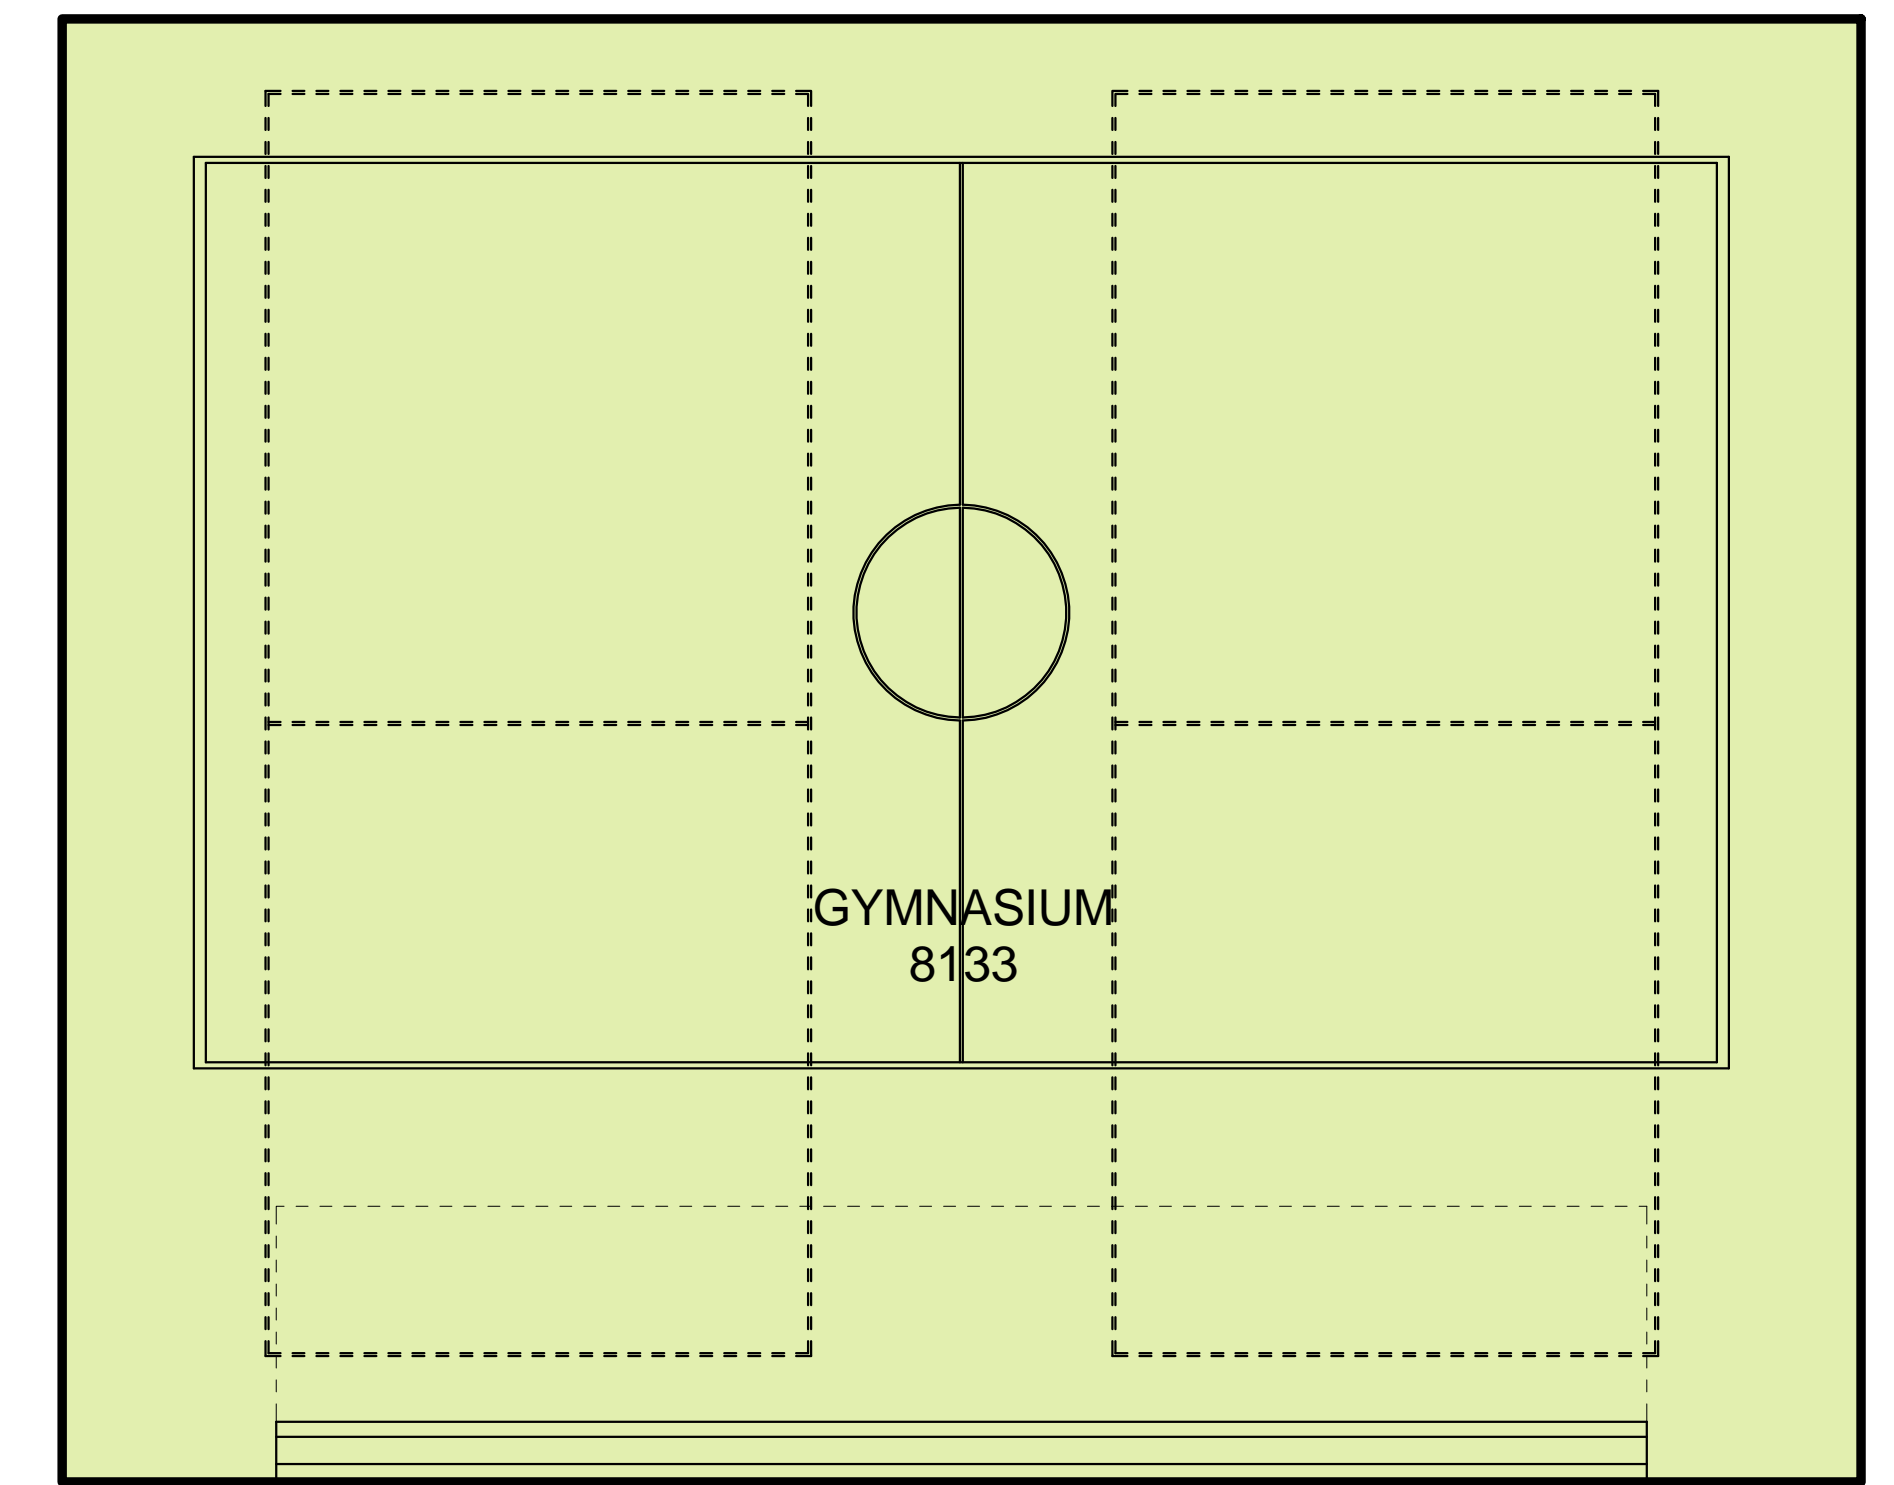

CLASSROOM OPTION 1

CLASSROOM OPTION 2

GYMNASIUM OPTION 1 - Junior High Regulation

90' x 73'-4" Gymnasium with 74' x 42' Basketball Court
8 Rows of Bleachers with 352 Seats

CLASSROOM OPTION 3

CLASSROOM OPTION 4

GYMNASIUM OPTION 2 - High School Regulation

100' x 81'-4" Gymnasium with 84' x 50' Basketball Court
8 Rows of Bleachers with 405 Seats